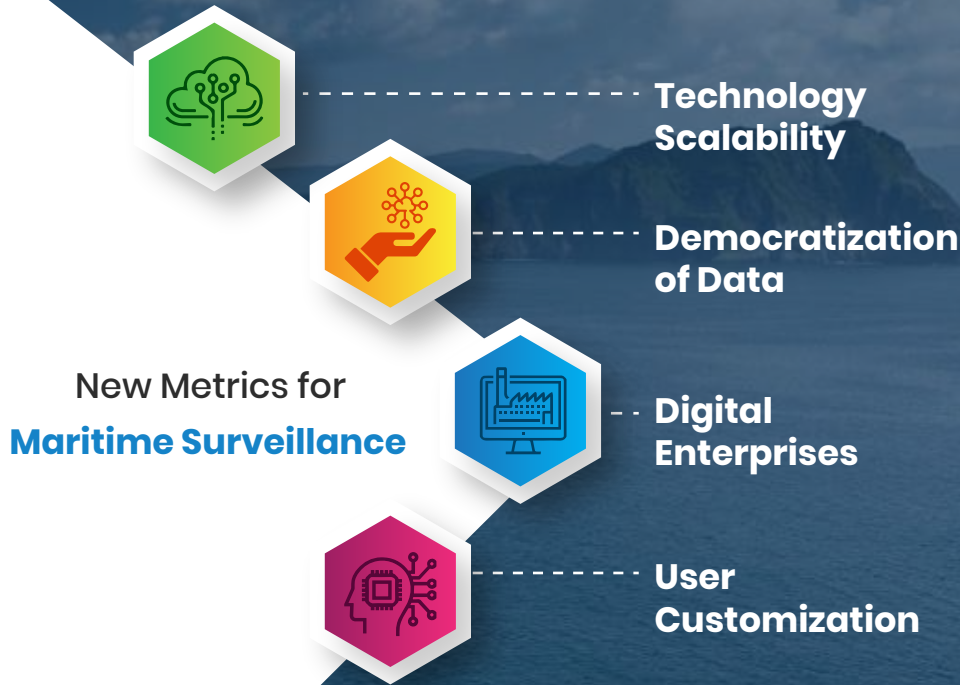

Maritime Domain Awareness

The Third Wave of AI

Offerings – 24/7 Portal, API (Data), Satellite Tasking

Customer Base for GEOINT Analysis are in Defence Intelligence, Governance, Law Enforcement, Compliance, Supply Chain, Financial Services, Risk Management, Blockchain etc. **Horizontal offering across verticals**