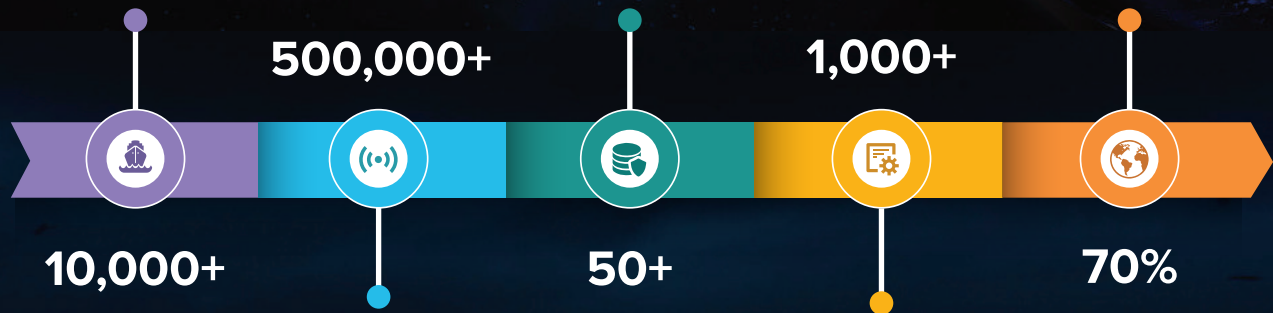

10,000+

Class A & B AIS signals

50+

Data Attributes

70%

Platform Uniqueness

- ▶ Commercial Unclassified ISR
- ▶ Cloud based
- ▶ Subscription Model
- ▶ Approved for Export

Tipping & Cuing